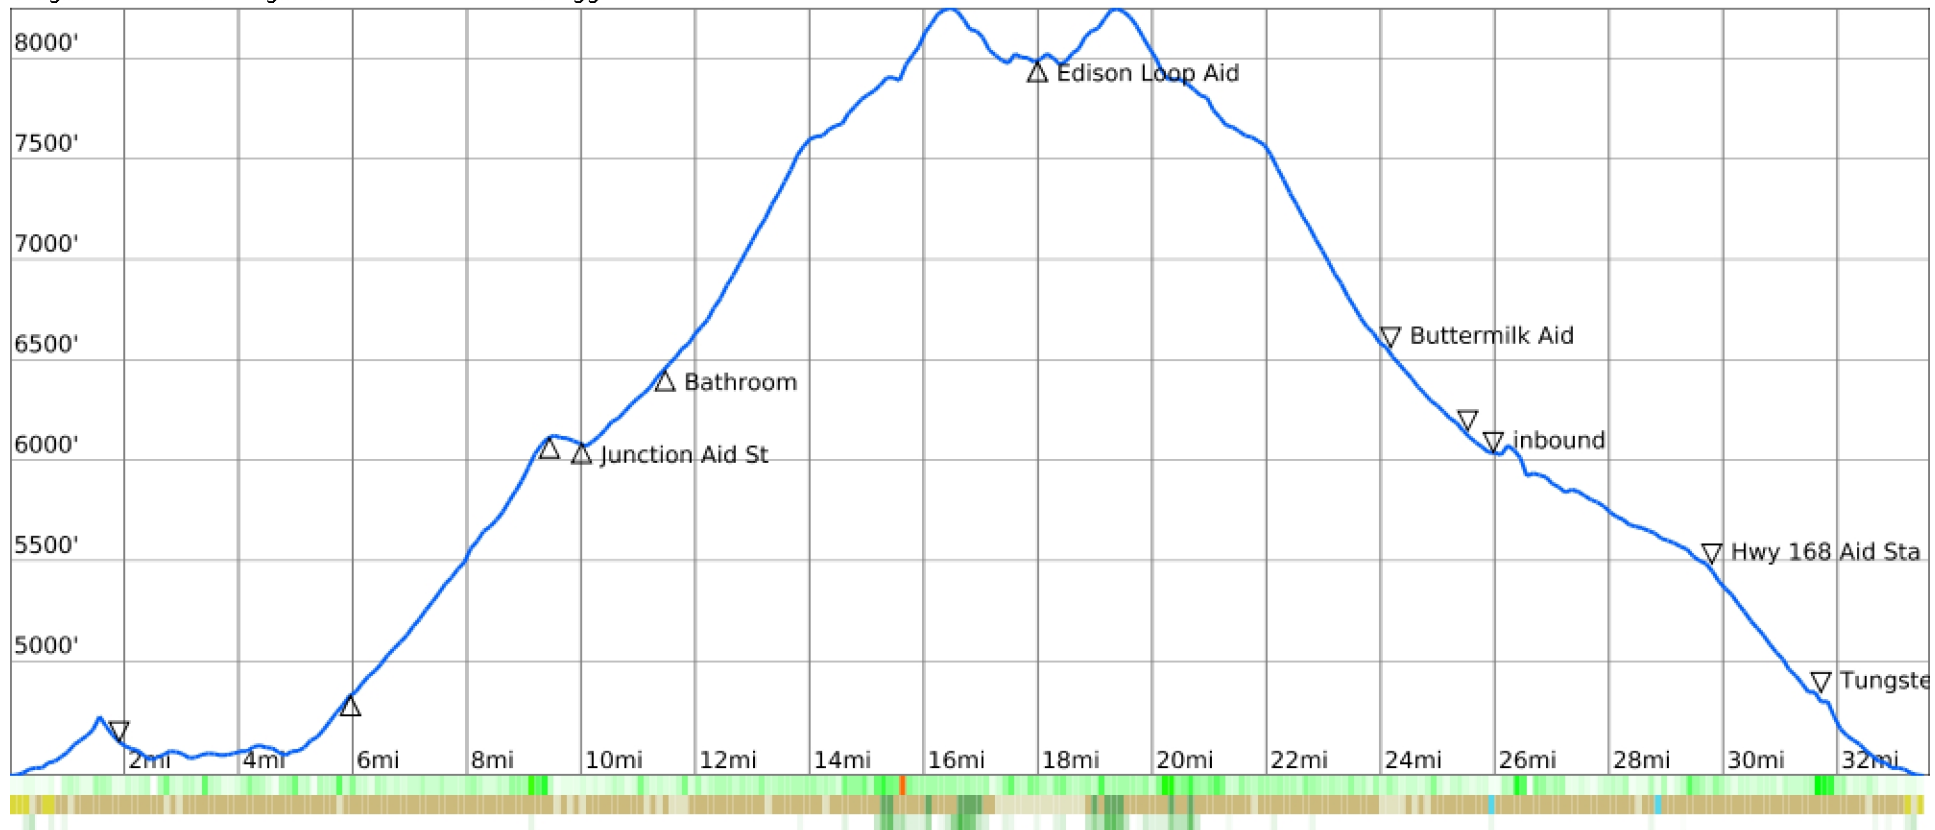

Bishop High Sierra 50k

range 4429' to 8251' gain 4639' loss 4639' exaggeration 18x

Slope Angle (top), Land Cover (middle), Tree Cover (bottom)

Elevation

Min 4429'
Avg 6155'
Max 8251'
Delta 3822'

Slope

Min 0°
Avg 6°
Max 35°

Aspect

Tree Cover

Land Cover

- Shrub 79%
- Grassland 13%
- Forest 4%
- Crops 3%