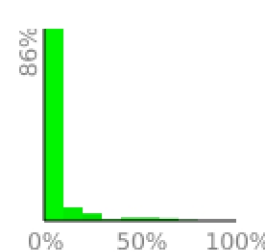

Bishop High Sierra 50k

range 4429' to 8251' gain 4639' loss 4639' exaggeration 18x

Slope Angle (top), Land Cover (middle), Tree Cover (bottom)

Elevation

Min 4429'
Avg 6155'
Max 8251'
Delta 3822'

Slope

Min 0°
Avg 6°
Max 35°

Aspect

Tree Cover

Land Cover

- Shrub 79%
- Grassland 13%
- Forest 4%
- Crops 3%