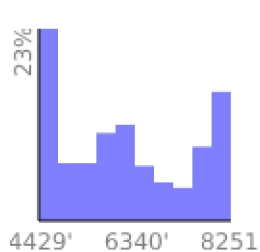

Bishop High Sierra 50k

range 4429' to 8251' gain 4639' loss 4639' exaggeration 18x

Slope Angle (top), Land Cover (middle), Tree Cover (bottom)

Elevation

Min 4429'
Avg 6155'
Max 8251'
Delta 3822'

Slope

Min 0°
Avg 6°
Max 35°

Aspect

Tree Cover

Land Cover

- Shrub 79%
- Grassland 13%
- Forest 4%
- Crops 3%