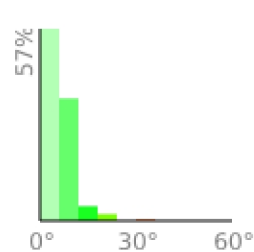

Bishop High Sierra 50k

range 4429' to 8251' gain 4639' loss 4639' exaggeration 18x

Slope Angle (top), Land Cover (middle), Tree Cover (bottom)

Elevation

Min 4429'
Avg 6155'
Max 8251'
Delta 3822'

Slope

Min 0°
Avg 6°
Max 35°

Aspect

Tree Cover

Land Cover

- Shrub 79%
- Grassland 13%
- Forest 4%
- Crops 3%